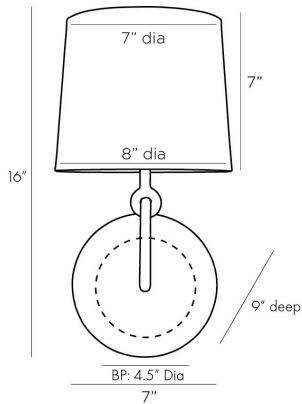

ARTERIOS

GILES SCONCE

44749-554

H: 16 IN, W: 7.5 IN, D: 9 IN

Hammered Antique Brass, Blackened Iron
Contract Suitable As Is

Profiling a glamorous silhouette that possesses sculptural and textural elements, the Giles creates interest and intrigue. A hand-hammered antique brass dish sets a modern foundation for this functional art piece, while a tall white linen shade keeps it classic. A solid bronze iron arm showcases a forged knot detail that ties these mixed materials and design elements together. The curvature of the backplate works to contour the light and create a warm glow. Pair with another for a double dose of glam. Finish will vary.

APPEARANCE

Material	Brass, Iron, Linen
Material Type	Hammered
Finish	Antique Brass, Bronze, White
Finish Will Vary	true
Top Coat/Sealant	false

DIMENSIONS

Shade	Top: 7.00 IN, Dia: 8.00 IN, Side: 8 IN
Arm	H: 5.5 IN, W: 0.5 IN, D: 4 IN
Backplate	H: 1 IN, Dia: 4.50 IN

WIRING

Rating	Indoor Only
Cord	1 FT, Clear/Silver, SVT
Socket	1, Type B - E12
Maximum Watt	60
Voltage	110-120 V

CERTIFICATIONS

Certifications	Mexico Australia, European Union, United Arab Emirates, United States, Canada
----------------	--

COMPLIANCY

UL/ETL	Yes
CB	Yes
RoHS	true

SHIPPING

Product Weight	2.21 LBS
Gross Weight 1	3.53 LBS
Gross Weight 2	2 LBS
Shipping Box 1	H: 14 IN, L: 9.5 IN, W: 10 IN
Shipping Box 2	H: 11 IN, L: 10 IN, W: 10 IN