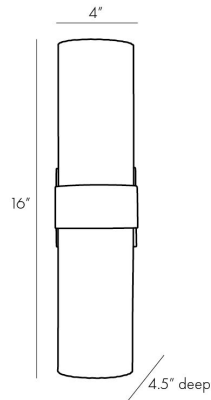

## HAZEL SCONCE

44753  
H: 16 IN, W: 4 IN, D: 4.5 IN  
Natural Iron  
Contract Suitable As Is

Classic and contemporary, the Hazel makes a subtle yet sophisticated statement in a space. Fluted clear seedy glass is cut at an angle for an unexpected update to its simple form, while an antique brass backplate stairsteps its way up to a solid natural iron band that centers this piece. Perfect for a powder room. Hang vertically for a more traditional look or horizontally over a powder room mirror. Finish will vary. Damp rated, though limited outdoor conditions may affect finish. Damp-rated, although limited covered outdoor areas may affect finish.

### DIMENSIONS

Center Of Mount From Btm	8 IN
Backplate	H: 4 IN, W: 4 IN, D: 1 IN
Mount	H: 3.25 IN, W: 3.5 IN

### SHIPPING

Product Weight	6.17 LBS
Gross Weight 1	10 LBS
Gross Weight 2	0 LBS
Shipping Box 1	H: 13 IN, L: 13 IN, W: 11 IN
Shipping Box 2	H: 0 IN, L: 0 IN, W: 0 IN