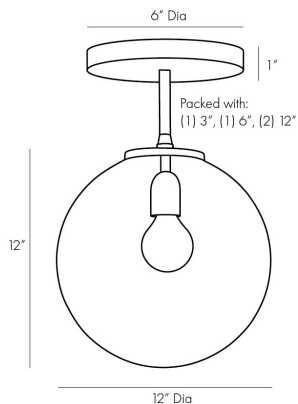

ARTERIOS

IZZY PENDANT

44766

H: 14 IN, Dia: 12.00 IN

Antique Brass

Contract Suitable As Is

Clear seedy glass has been blown by hand to create the perfectly spherical shade that defines the Izzy Pendant. An antique brass pipe and matching canopy elevate this piece from simple to stunning. The bulb is centered in the shade, allowing every textured detail to shine. We see this pendant styled in multiples above a kitchen island in modern or traditional settings. Finish will vary. Additional pipe available (PIPE-239).

APPEARANCE

Material	Glass, Iron
Material Type	Seedy
Finish	Antique Brass, Clear
Finish Will Vary	true
Top Coat/Sealant	false

DIMENSIONS

Pendant	H: 12 IN, Dia: 12.00 IN
Minimum Hanging Height	14 IN
Maximum Hanging Height	47 IN
Canopy	H: 1 IN, Dia: 6.00 IN

WIRING

Rating	Damp
Cord	10 FT, Black, SVT
Socket	1, Type A - E26
Photographed Bulb	Frosted Globe Bulb
Maximum Watt	40
Voltage	110-120 V

CERTIFICATIONS

Certifications	Mexico Australia, EU, United Kingdom, Middle East, United States, Canada
----------------	---

COMPLIANCY

UL/ETL	Yes
CB	Yes
RoHS	true

SHIPPING

Product Weight	7.72 LBS
Gross Weight 1	12.68 LBS
Shipping Box 1	H: 25 IN, L: 15 IN, W: 15 IN

REPLACEMENT PARTS

Replacement Part 1	PIPE-239
Replacement Part 1 Dim	Ext Pipe (1) 3", (1) 6", (1) 12"
Replacement Part 2	CANOPY-511
Replacement Part 2 Dim	1" x 6"