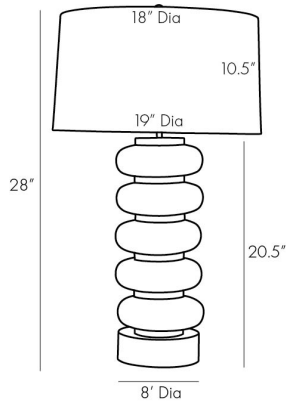

## GAELEN LAMP

44774-263  
 H: 28 IN, Dia: 19.00 IN  
 Frosted Mercury Glass, Antique Brass  
 Contract Suitable As Is

The traditional stacked lamp design gets an organic, modern update with the Gaelen. An antique brass foundation presents stacked mercury glass that perfectly circumnavigates its frame, breaking between pieces to expose the underlying sheen. Each glass ring features a frosted finish to lend a textural element that enhances the overall aesthetic. A great addition to a bedside table. Topped with an off-white linen drum shade with off-white cotton lining and an acrylic sphere with antique brass finial. Finish will vary.

### APPEARANCE

Material	Brass, Cotton, Glass
Finish	Antique Brass, Frosted Mercury, Off-White
Finish Will Vary	true
Top Coat/Sealant	false
Finial Description	Glass Sphere with Antique Brass Base
Finial Dimension	2" x 1"

### DIMENSIONS

Shade	Top: 18.00 IN, Dia: 19.00 IN, Side: 10.5 IN
Body	H: 20.5 IN, Dia: 8.00 IN
Foot Print	Dia: 8.00 IN
Harp	8.5 IN

### WIRING

	3C,AE,AU,EU,SA,UK,UL
Rating	Indoor Only
Tilt Test	10 Degrees - AU
Cord	10 FT, Back of Lamp Base, Clear/Silver, SPT-2
Socket	1, Black, Type A - E26
Switch	3-Way Rotary, At Socket
Maximum Watt	150
Voltage	110-120 V