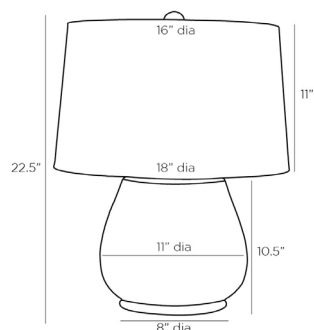

## KITA LAMP

45027-252  
 H: 22.5 IN, Dia: 18.00 IN  
 Ivory and Charcoal Wash Terracotta  
 Contract Suitable As Is

The Kita establishes a strong presence in any room in which it resides. The robust terracotta formation features an etched pattern, carved by hand to look like stone. The ivory and charcoal wash finish emphasizes the crackled texture, settling into places where the etchings are present. Topped with an off-white linen shade with an off-white cotton lining and a matching terracotta finial. Finish will vary.

### APPEARANCE

Material	Brass, Cotton, Linen, Terracotta
Finish	Dark Antique Brass, Ivory and Charcoal Wash, Off-White
Finish Will Vary	true
Top Coat/Sealant	false
Finial Description	Matching Ceramic
Finial Dimension	1" Dia

### DIMENSIONS

Shade	Top: 16.00 IN, Dia: 18.00 IN, Side: 11 IN
Body	H: 10.5 IN, Dia: 11.00 IN
Neck	H: 3 IN, Dia: 0.50 IN
Foot Print	Dia: 8.00 IN
Harp	8.5 IN

### WIRING

Rating	Indoor Only
Tilt Test	10 Degrees - AU
Cord	10 FT, Back of Lamp Base, Clear/Silver, SPT-2
Socket	1, Dark Antique Brass, Type A - E26
Switch	At Socket, On/Off Rotary
Maximum Watt	150
Voltage	110-120 V