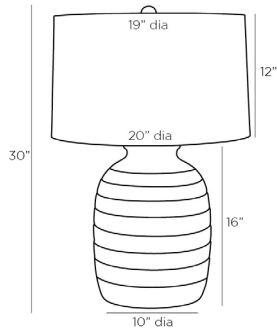

ARTERIOS

KYLAR LAMP

45028-428

H: 30 IN, Dia: 20.00 IN

Carolina Blue Etched Crackle Terracotta
Contract Suitable As Is

A rich texture is exhibited on this large-scale terra cotta lamp, created by the hands of skilled artisans. After the form is shaped, the terracotta is combed to create a tribal-inspired etched pattern. The Carolina Blue glaze adds to the textural contrast and has a slight crackling where the etchings are absent. Topped with an off-white microfiber shade with an off-white cotton shade and a matching terracotta finial. Finish will vary.

APPEARANCE

Material	Cotton, Microfiber, Steel, Terracotta
Finish	Carolina Blue Etched Crackle, Off-White, Polished Nickel
Finish Will Vary	true
Top Coat/Sealant	false
Finial Description	Matching ceramic
Finial Dimension	1" Dia

DIMENSIONS

Shade	Top: 19.00 IN, Dia: 20.00 IN, Side: 12 IN
Body	H: 16 IN, Dia: 12.00 IN
Neck	H: 2 IN, Dia: 1.00 IN
Foot Print	Dia: 10.00 IN
Harp	10 IN

WIRING

Rating	3C,AE,AU,EU,SA,UK,UL
Tilt Test	Indoor Only
Cord	10 Degrees - AU
Socket	10 FT, Back of Lamp Base, Clear/Silver, SPT-2
Switch	1, Nickel, Type A - E26
Maximum Watt	3-Way Rotary, At Socket
Voltage	150
	110-120 V

CERTIFICATIONS

Certifications	Mexico Australia, United States, Canada
----------------	--

COMPLIANCY

UL/ETL	Yes
CB	Yes
RoHS	false

SHIPPING

Product Weight	19 LBS
Gross Weight 1	20 LBS
Gross Weight 2	3 LBS
Shipping Box 1	H: 26.9 IN, L: 16 IN, W: 16.4 IN
Shipping Box 2	H: 14 IN, L: 22 IN, W: 22 IN