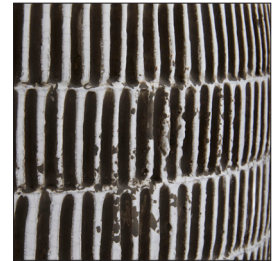

ARTERIOS

KYLAR LAMP

45028-428

H: 30 IN, Dia: 20.00 IN

Carolina Blue Etched Crackle Terracotta
Contract Suitable As Is

A rich texture is exhibited on this large-scale terra cotta lamp, created by the hands of skilled artisans. After the form is shaped, the terracotta is combed to create a tribal-inspired etched pattern. The Carolina Blue glaze adds to the textural contrast and has a slight crackling where the etchings are absent. Topped with an off-white microfiber shade with an off-white cotton shade and a matching terracotta finial. Finish will vary.

APPEARANCE

Material	Cotton, Microfiber, Steel, Terracotta
Finish	Carolina Blue Etched Crackle, Off-White, Polished Nickel
Finish Will Vary	true
Top Coat/Sealant	false
Finial Description	Matching ceramic
Finial Dimension	1" Dia

DIMENSIONS

Shade	Top: 19.00 IN, Dia: 20.00 IN, Side: 12 IN
Body	H: 16 IN, Dia: 12.00 IN
Neck	H: 2 IN, Dia: 1.00 IN
Foot Print	Dia: 10.00 IN
Harp	10 IN

WIRING

Rating	3C,AE,AU,EU,SA,UK,UL
Tilt Test	Indoor Only
Cord	10 Degrees - AU
Socket	10 FT, Back of Lamp Base, Clear/Silver, SPT-2
Switch	1, Nickel, Type A - E26
Maximum Watt	3-Way Rotary, At Socket
Voltage	150
	110-120 V