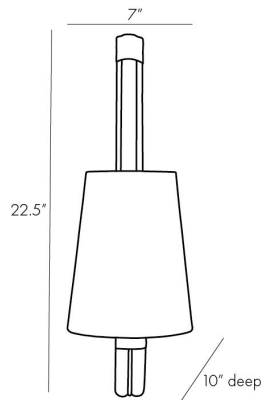

## HEIDI SCONCE

45107-468  
H: 22.5 IN, W: 7 IN, D: 10 IN  
Natural Rattan  
Contract Suitable As Is

Natural and mixed materials set the stage for the Heidi. Thin pieces of rattan binding are wrapped around a unique cane-shaped rattan structure. An elongated off-white linen tapered shade tops this piece, offering a refined element to its casual aesthetic. Perfect as a pair, though this fixture is just as stunning on its own. Finish will vary.

### DIMENSIONS

Center Of Mount From Btm	10 IN
Backplate	H: 1 IN, Dia: 4.50 IN