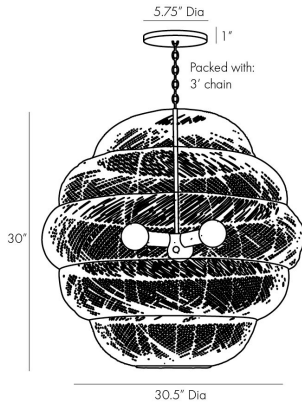

ARTERIO RS

GWEN PENDANT

45624
H: 31.5 IN, Dia: 30.50 IN
Dark Gray Stained Rattan
Contract Suitable As Is

The unique craftsmanship of the Gwen is evident, as buri midrib has been handwoven and then bound to a cascading antique brass iron frame. An alternating pattern plays up its unique beehive-inspired shape, which creates a slight optical illusion that the shade is in motion, especially when illuminated. A dark gray wash descends the buri midrib, pulling heavier at the bottom for a more navy finish. A natural choice for coastal settings. Finish will vary. Additional chain available (CHN-244).

APPEARANCE

Material	Iron, Rattan
Finish	Antique Brass, Dark Gray
Finish Will Vary	true
Top Coat/Sealant	true
Link	Welded

DIMENSIONS

Pendant	H: 30 IN, Dia: 30.50 IN
Maximum Hanging Height	67.5 IN
Canopy	H: 1 IN, Dia: 5.75 IN

WIRING

Rating	Indoor Only
Suggested Bulb Type	G16
Cord	10 FT, Clear/Silver, SVT
Socket	3, Type A - E26
Maximum Watt	60
Voltage	110-120 V

CERTIFICATIONS

Certifications	Mexico Australia, European Union, United Arab Emirates, United States, Canada
----------------	--