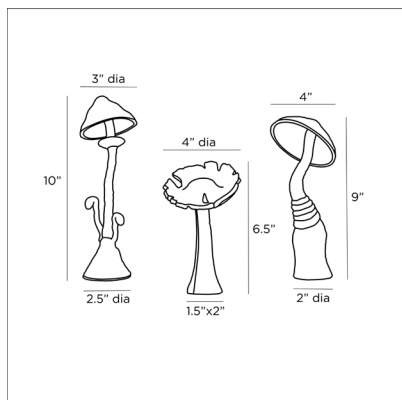

# ARTERIO S

## LUDWIG SCULPTURE, SET OF 3

4806

Vintage Brass

Contract Suitable As Is

A blend of organic inspiration and vintage styling makes the set of Ludwig Sculptures both enchanting and refined. Lending a bit of fun and whimsical style, each mushroom form is crafted from vintage brass, giving them presence and sophistication. Finish may vary.

### DIMENSIONS

Foot Print Large	Dia: 2.50 IN
Foot Print Medium	Dia: 2.00 IN
Foot Print Small	W: 2 IN, D: 1.5 IN