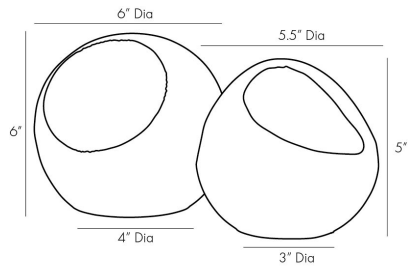

ARTERIO RS

IDA SCULPTURES, SET OF 2

4852

Antique Brass and Vintage Bronze
Contract Suitable As Is

Its artistic representation is to be discovered by the beholder. Intriguing as an accent piece for a tabletop or shelf, or utilized as bookends, the Ida Sculptures feature circular antique brass and bronze aluminum casts with concave centers that draw the eye. Finish will vary.

APPEARANCE

Material	Aluminum
Material Type	Embossed
Finish	Antique Brass, Bronze
Finish Will Vary	true
Top Coat/Sealant	true

DIMENSIONS

Foot Print Large	Dia: 4.00 IN
Foot Print Small	Dia: 3.00 IN

SHIPPING

Product Weight	8.33 LBS
Gross Weight 1	13.23 LBS
Gross Weight 2	0 LBS
Shipping Box 1	H: 12 IN, L: 6.5 IN, W: 7 IN
Shipping Box 2	H: 0 IN, L: 0 IN, W: 0 IN

CONTRACT

Contract Suitable	true
-------------------	------