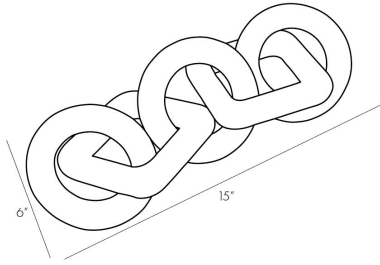

ARTERIOS

BRINLEY SCULPTURE

4860
H: 4 IN, W: 15 IN, D: 6 IN
Ebony
Contract Suitable As Is

Crafted by hand, simple geometrics intermingle to form this unique, interlocking wood sculpture. An ebony finish boldly highlights the natural wood grain, establishing a rustic quality that parallels with its modern form. A visual work of art for an entryway console or an étagère in traditional and modern settings.

APPEARANCE

Material	Wood
Material Type	Mango
Finish	Ebony
Top Coat/Sealant	true

SHIPPING

Product Weight	1.32 LBS
Gross Weight 1	2.43 LBS
Gross Weight 2	0 LBS
Shipping Box 1	H: 12 IN, L: 6 IN, W: 8 IN
Shipping Box 2	H: 0 IN, L: 0 IN, W: 0 IN