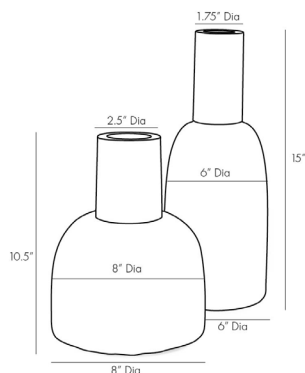

ARTERIOS

HUFF VASES, SET OF 2

4868

Navy

Contract Suitable As Is

Elevate an elegant floral scene with this pair of vases. A simple silhouette composed of optic glass and finished in navy blue is met with a sleek antique brass neck for visually striking contrast. We especially adore the look on an entryway console. Finish will vary.

APPEARANCE

Material	Brass, Glass
Finish	Antique Brass, Navy Optic
Finish Will Vary	true
Top Coat/Sealant	false

DIMENSIONS

Foot Print Small	Dia: 8.00
Foot Print Large	Dia: 6.00

SHIPPING

Product Weight	4.75 LBS
Gross Weight 1	14.88 LBS
Gross Weight 2	0 LBS
Shipping Box 1	H: 18.5 IN, L: 17.5 IN, W: 10.5 IN
Shipping Box 2	H: 0 IN, L: 0 IN, W: 0 IN