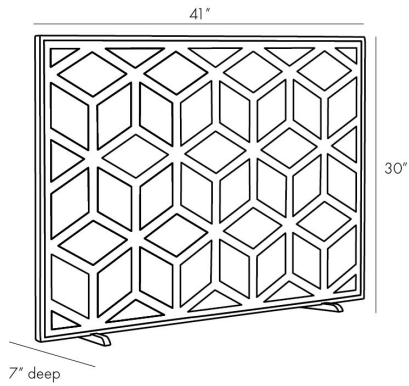

ARTERIOS

HATHAWAY FIRE SCREEN

4869
H: 31 IN, W: 41 IN, D: 7 IN
Antique Brass
Contract Suitable As Is

The Hathaway is distinguished by its simplicity and defined by its complexity. A tessellated antique brass geometric pattern offers a dynamic visual for a fireplace hearth, creating depth and dimension, while remaining completely effective. An astute addition to most modern spaces. Finish will vary. Screens may tarnish when exposed to high heat.

APPEARANCE

Material	Iron
Finish	Antique Brass
Top Coat/Sealant	true

SHIPPING

Product Weight	43.25 LBS
Gross Weight 1	53.35 LBS
Shipping Box 1	H: 35 IN, L: 45 IN, W: 11 IN

CONTRACT

Contract Suitable	true
-------------------	------