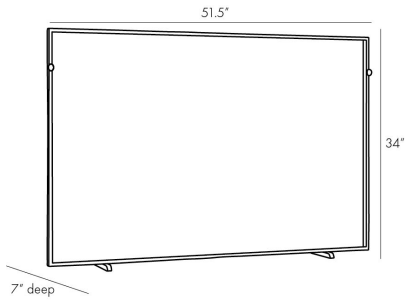

ARTERIOS

GITA LARGE FIRE SCREEN

4870
H: 34 IN, W: 51.5 IN, D: 7 IN
Antique Brass
Contract Suitable As Is

Distinguished by its simplicity and elegant lines, this classic fire screen is punctuated by detailed knobs resembling scarabs—a historical nod to the Egyptian beetle, which is adored for its charm and is considered a talisman of hope and good luck. The iron frame is finished in antique brass, delivering a subtle sophistication. This piece is a larger version of our Gita Fire Screen. Screens may tarnish when exposed to high heat.

APPEARANCE

Material	Iron
Finish	Antique Brass
Top Coat/Sealant	true

DIMENSIONS

Foot Print	W: 26 IN, D: 7 IN
------------	-------------------

SHIPPING

Shipping Requirements	TruckShip
Product Weight	31.75 LBS
Gross Weight 1	43.21 LBS
Gross Weight 2	0 LBS
Shipping Box 1	H: 38 IN, L: 56 IN, W: 7 IN
Shipping Box 2	H: 0 IN, L: 0 IN, W: 0 IN