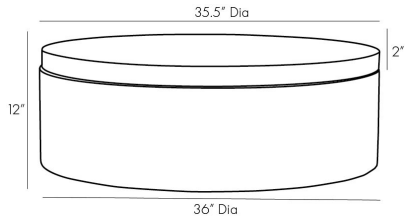

ARTERIOS

GREGOR COFFEE TABLE

4871
H: 12 IN, Dia: 36.00 IN
Black

We love the juxtaposition of the mixed materials that form this transitional cocktail table. A solid wood base is finished in black, creating the perfect contrast for its chunky white marble top. A sophisticated addition to both modern and traditional spaces. Also available as a side table (4873). Marble may vary.

APPEARANCE

Material	Marble, Wood
Material Type	Mango
Finish	Black, White
Finish Will Vary	true
Top Coat/Sealant	true

DIMENSIONS

Foot Print	Dia: 36.00 IN
Table Top	H: 2 IN, Dia: 35.50 IN

SHIPPING

Product Weight	243.8 LBS
Gross Weight 1	53 LBS
Gross Weight 2	227 LBS
Shipping Box 1	H: 40 IN, L: 40 IN, W: 15 IN
Shipping Box 2	H: 42 IN, L: 42 IN, W: 7 IN