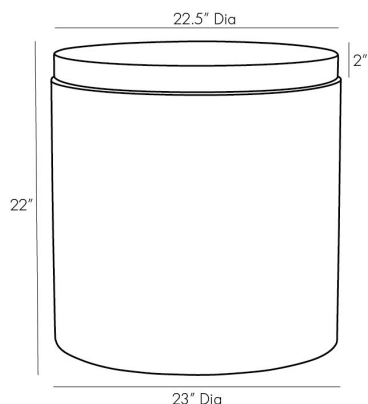

ARTERIOS

GREGOR END TABLE

4873

H: 24 IN, Dia: 23.00 IN

Black

Contract Recommendations: Not for use on carpets or rugs

Natural stone requires periodic sealing

We love the juxtaposition of the mixed materials that form this transitional side table. A solid wood base is finished in black, creating the perfect contrast for its sleek white marble top. A sophisticated addition to both modern and traditional spaces. Also available as a cocktail table (4871). Marble may vary.

APPEARANCE

Material	Marble, Wood
Material Type	Mango
Finish	Black, White
Finish Will Vary	true
Top Coat/Sealant	true

DIMENSIONS

Foot Print	Dia: 23.00 IN
Table Top	H: 2 IN, Dia: 22.50 IN

SHIPPING

Product Weight	117.53 LBS
Gross Weight 1	43.73 LBS
Gross Weight 2	95 LBS
Shipping Box 1	H: 27 IN, L: 27 IN, W: 25 IN
Shipping Box 2	H: 27.5 IN, L: 27.5 IN, W: 6.5 IN