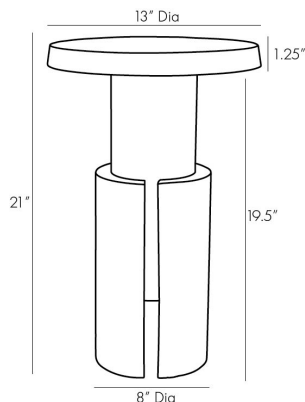

## INARA ACCENT TABLE

4875

H: 21 IN, Dia: 13.00 IN

Vintage Brass

Contract Recommendations: Adding a lacquer coating provides additional protection

It's an accent piece that ties a room together. The Inara features a cast aluminum foundation with antique and vintage brass finishes for a captivating contrast. Its petite and geometric construction makes this an ideal companion for a sofa or chair in modern spaces. Finish will vary.

### DIMENSIONS

Foot Print	Dia: 8.00 IN
Table Top	H: 1.25 IN, Dia: 13.00 IN

### SHIPPING

Product Weight	15.5 LBS
Gross Weight 1	22 LBS
Gross Weight 2	0 LBS
Shipping Box 1	H: 24 IN, L: 14.5 IN, W: 14.5 IN
Shipping Box 2	H: 0 IN, L: 0 IN, W: 0 IN