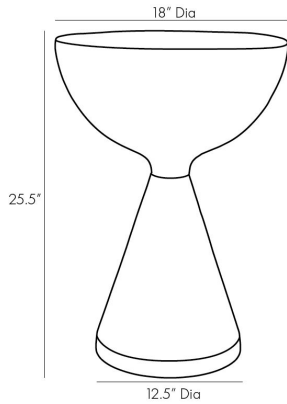

ARTERIOS

HILDA END TABLE

4876

H: 25.5 IN, Dia: 18.00 IN

Vintage Brass

Contract Recommendations: Not for use on carpets or rugs

Adding a lacquer coating provides additional protection

With the Hilda, the classic pedestal-style silhouette goes modern. An all-cast aluminum construction features an oversized antique brass top that seamlessly flows into a conical base. A vintage brass band completes most of the bottom portion of this piece, exposing just a bit more of the antique brass for a complementary contrast. Its sculptural aesthetic brings form and function to contemporary commercial and residential settings. Finish will vary.

APPEARANCE

Material	Aluminum
Material Type	Cast
Finish	Antique Brass, Vintage Brass
Finish Will Vary	true
Top Coat/Sealant	true

DIMENSIONS

Foot Print	Dia: 12.50 IN
Table Top	H: 8.5 IN, Dia: 18.00 IN

SHIPPING

Product Weight	20.7 LBS
Gross Weight 1	28.5 LBS
Gross Weight 2	0 LBS
Shipping Box 1	H: 27 IN, L: 21.5 IN, W: 21.5 IN
Shipping Box 2	H: 0 IN, L: 0 IN, W: 0 IN

CONTRACT

Contract Suitable	Adding a lacquer coating provides additional protection, Not for use on carpets or rugs
-------------------	---