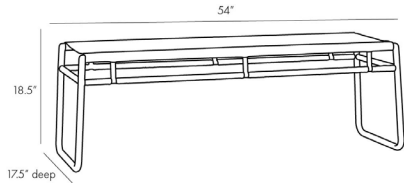

## GASPER BENCH

4880

H: 18.5 IN, W: 54 IN, D: 17.5 IN

Indigo Leather

Contract Suitable As Is

A marriage of form and function, the Gasper bench has a refined meets rustic vibe. An indigo leather seat lends an organic touch to the modern style of its antique brass frame. The top stretches on either side of the frame have been wrapped with matching leather to create cohesiveness. The unrestricting design creates a minimalist profile, which gives this piece visual impact without commanding too much physical space. Pair

### DIMENSIONS

Foot Print	W: 54 IN, D: 17.5 IN
Clearance	16 IN