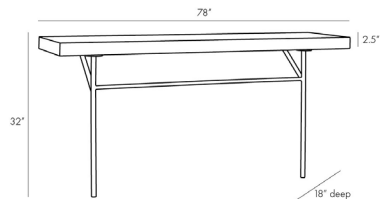

## HOLDA CONSOLE

4882

H: 32 IN, W: 68 IN, D: 18 IN

Antique Brass

Contract Suitable As Is

The sheer simplicity of the Holda goes a long way in the space it occupies. An oak top with a smoke finish is met with a delicate antique brass base to complete its austere appeal. Though its design takes a straightforward approach, this piece presents a certain air that is effortlessly elegant. Its versatile style allows the console to function in modern and traditional settings. Finish will vary. Security cleat hardware included for mounting to the wall.

### DIMENSIONS

Foot Print	W: 50 IN
Clearance	21.5 IN
Table Top	H: 2.5 IN, W: 68 IN, D: 18 IN