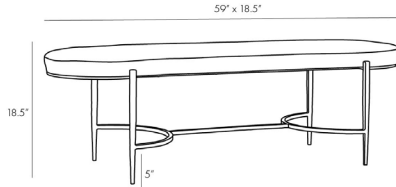

## HANSON BENCH

4890  
H: 18.5 IN, W: 59 IN, D: 20 IN  
Natural Linen  
Contract Suitable As Is

The Hanson balances an aesthetic that is both contemporary and cavalier. Crafted with equestrian inspiration, the textured natural iron base is stirrup-like in structure and perfectly seats a natural linen pill-shaped cushion. A simple seating solution for an entryway or as a transitional piece at the end of a hallway. Finish will vary.

### DIMENSIONS

Foot Print	W: 40 IN, D: 20 IN
Clearance	5 IN
Seat	W: 59 IN, D: 18.5 IN
Seat Height	18.5 IN
Seat	W: 59 IN, D: 18.5 IN
Seat Cushion Thickness	2 IN