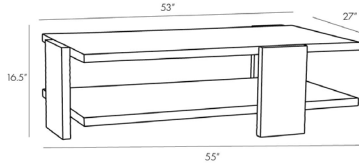

## AIDEN COCKTAIL TABLE

4900

H: 16.5 IN, W: 55 IN, D: 30 IN

Handcarved Soft Black Waxed Wood

Contract Recommendations: Adding a lacquer coating provides additional protection

A strong foundation piece, the Aiden showcases a sprawling tabletop and a single shelf for storage. Hand-carved wood frame is finished in black, offering a bold contrast to the simple structure. The entire piece is completed with a soft waxed finish, adding a slight sheen to highlight the organic carved, wire brushed texture. Its versatile style makes this an optimal piece for both modern and traditional spaces.

### DIMENSIONS

Clearance	1.5 IN
Table Top	4.5 IN
	W: 53 IN, D: 27 IN