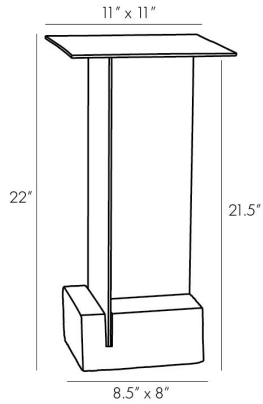

ARTERIOS

GIOVANNI DRINK TABLE

4904

H: 22 IN, W: 11 IN, D: 11 IN

Light Gray

Contract Recommendations: Adding a lacquer coating provides additional protection

Natural stone requires periodic sealing

The Giovanni explores the transformation of structural art into a functional foundation. Composed of mixed materials, a light gray sand blasted marble base both visually and physically anchors a sleek blackened iron table. Its minimalist profile presents sharp angles and clean lines that lend a defining element to this piece. A great addition to most modern spaces.

APPEARANCE

Material	Iron, Marble
Finish	Blackened Iron, Light Gray
Finish Will Vary	true
Top Coat/Sealant	true

DIMENSIONS

Foot Print	0.25 IN W: 8.5 IN, D: 8 IN
------------	-------------------------------

SHIPPING

Product Weight	65 LBS
Gross Weight 1	70.55 LBS
Shipping Box 1	H: 24 IN, L: 12 IN, W: 12 IN

CONTRACT

Contract Suitable	Adding a lacquer coating provides additional protection, Natural stone requires periodic sealing
-------------------	--