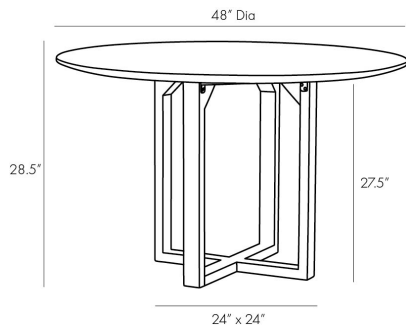

ARTERIOS

IDRIS ENTRY TABLE

4905
H: 28.5 IN, Dia: 48.00 IN
Smoke

First impressions can be everything, so consider this entry table for a foyer or front room. A simple silhouette is upscaled with masterly materials, showcasing a sleek round white marble top on an oak x-base in a smoke finish. Its contemporary and classic appeal make this a timeless statement piece. Finish will vary.

APPEARANCE

Material Marble, Oak Wood
Material Type
Finish Smoke, White
Finish Will Vary true
Top Coat/Sealant true

DIMENSIONS

Foot Print W: 24 IN, D: 24 IN
Clearance 27.5 IN
Table Top H: 11 IN, Dia: 48.00 IN