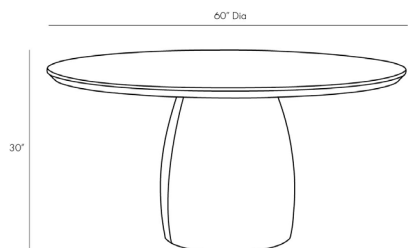

ARTERIOS

GLADYS DINING TABLE

4907
H: 30 IN, Dia: 60.00 IN
Dark Natural Iron

The Gladys brings into play old-world techniques that define its foundation. A dark natural iron construction is met with an antique brass sheet that has been carved with a rhythmic, concentric pattern and clad by hand. This adds a textured quality to its large circular top and creates quite the visual contrast when matched with a sleek, minimalist base. Its versatile style favors both classic and contemporary settings. Clad and Finish will vary.

APPEARANCE

Material	Brass, Iron
Material Type	Clad
Finish	Antique Brass, Dark Natural Iron
Finish Will Vary	true
Top Coat/Sealant	true

DIMENSIONS

Clearance	28.5"
-----------	-------

SHIPPING

Shipping Requirements	TruckShip
Product Weight	185.21 LBS
Gross Weight 1	109.13 LBS
Gross Weight 2	97.44 LBS
Shipping Box 1	H: 23.75 IN, L: 23.75 IN, W: 29.5 IN
Shipping Box 2	H: 60.75 IN, L: 60.75 IN, W: 4 IN