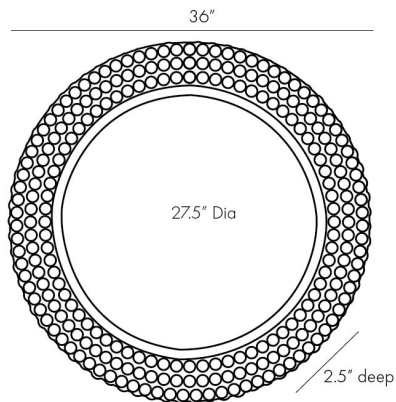

ARTERIO RS

PAXTON ROUND MIRROR

4908
Dia: 36.00 IN, D: 2.5 IN
Black
Contract Suitable As Is

Filled with visual and tactile textures, the Paxton mirror is a beautiful work of craftsmanship. Each knob is hand carved from solid wood, then affixed to the circular frame and finished in a rich black stain. The look is African inspired, with an intriguing modern leaning. Features a beveled mirror.

APPEARANCE

Material	Mirror, Wood
Material Type	Mango
Finish	Black Stained, Plain
Top Coat/Sealant	true

DIMENSIONS

Mirror Size	0.5 IN
	Dia: 27.50

SHIPPING

Product Weight	30 LBS
Gross Weight 1	42 LBS
Shipping Box 1	H: 7.5 IN, L: 40 IN, W: 40 IN

ADDITIONAL INFO

Hanger Position	Vertical Only
Hanger Type	Security Cleat

CONTRACT

Contract Suitable	true
-------------------	------