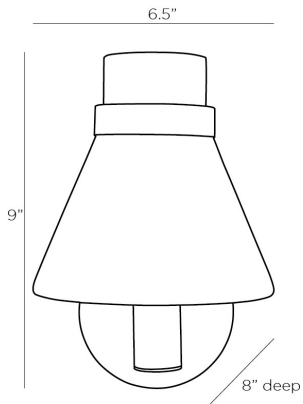

ARTERIOS

LAMONT SCONCE

49105

Contract Suitable As Is

The Lamont Sconce showcases a silhouette inspired by both schoolhouse style and mid-century design elements. The opal glass tapered shade presents a shape that bellows out beneath an antique brass steel band accent. Damp-rated, although limited covered outdoor areas may affect finish.