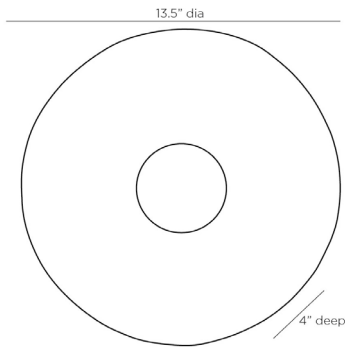

ARTERIO RS

JUNIPER SCONCE

49107
Dia: 13.50 IN, D: 4 IN
Antique Brass
Contract Suitable As Is

Simplicity in design, the Juniper presents a circular dish of clear seeded glass with a slightly convex shape, matched with a concaved steel back-light finished in antique brass. The bubbling of the glass adds an element of texture and glows beautifully when illuminated. An integrated LED light adds an ultra-luxe touch. Finish will vary. Damp-rated, although limited covered outdoor areas may affect finish.

APPEARANCE

Material	Glass, Steel
Material Type	Seedy
Finish	Antique Brass, Clear
Finish Will Vary	true
Top Coat/Sealant	true

DIMENSIONS

Center Of Mount From Btm	7 IN
Backplate	Dia: 5.00 IN, D: 1 IN
Mount	Dia: 4.00 IN