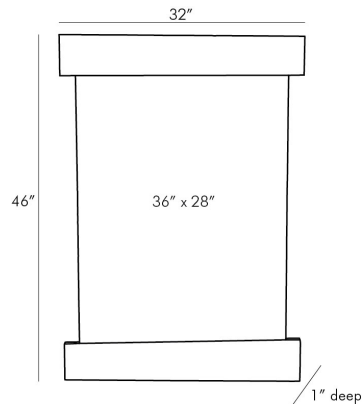

ARTERIOS

GREENLEE MIRROR

4910
H: 46 IN, W: 32 IN, D: 1 IN
Antique Brass
Contract Suitable As Is

Showcasing a beautiful botanical motif inspired by palm fronds, this modern mirror is rich with detail. Antique brass is clad by hand to create the intricate indentations that liven up its foundation. A natural choice for a vanity or over a console. Features a security cleat for hanging. Finish will vary.

APPEARANCE

Material	Brass, Mirror
Material Type	Clad
Finish	Antique Brass, Plain
Finish Will Vary	true
Top Coat/Sealant	true

DIMENSIONS

Mirror Size	H: 36 IN, W: 28 IN
-------------	--------------------

SHIPPING

Product Weight	40.8 LBS
Gross Weight 1	50.8 LBS
Shipping Box 1	H: 5 IN, L: 49 IN, W: 36 IN

ADDITIONAL INFO

Hanger Position	Vertical Only
Hanger Type	Security Cleat

CONTRACT

Contract Suitable	true
-------------------	------