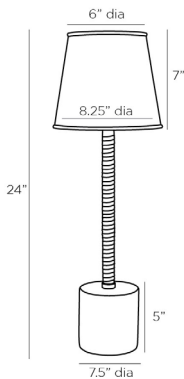

## LIBBY LAMP

49115  
H: 24 IN, Dia: 8.25 IN  
White Marble, Cream Leather  
Contract Suitable As Is

The Libby is a union of mastered craftsmanship and tactile materials. The antique brass steel frame is tightly wrapped in cream-colored leather banding, which blends seamlessly into a cylindrical white marble base. These refined elements are matched with an antique brass steel shade for an ultra-luxe appeal. Complete with a taupe cloth cord. Finish will vary.

### DIMENSIONS

Shade	Top: 6.00 IN, Dia: 8.25 IN, Side: 7 IN
Base	H: 5 IN, Dia: 4.50 IN
Foot Print	Dia: 4.50 IN

### WIRING

Rating	Indoor Only
Tilt Test	10 Degrees - AU
Cord	10 FT, SPT-2, Taupe Fabric
Socket	1, Type A - E26, White
Switch	On Line, On/Off Rocker
Maximum Watt	150
Voltage	110-120 V

### SHIPPING

Product Weight	9.5 LBS
Gross Weight 1	13.5 LBS
Shipping Box 1	H: 58.46 IN, L: 21.96 IN, W: 21.96 IN