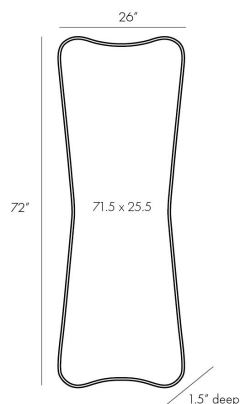

ARTERIO RS

ISABELLA MIRROR

4911
H: 72 IN, W: 26 IN, D: 1.5 IN
Antique Brass
Contract Suitable As Is

The slightly sinuous silhouette of this mirror delivers upscale appeal to a space. A sleek and slender antique brass frame contours along the bow-tie-shaped beveled glass, creating interest with its contemporary profile. For a subtler look, consider using the Isabella as a floor mirror by leaning it against the wall. Features a security cleat for hanging.

APPEARANCE

Material	Brass, Mirror
Finish	Antique Brass, Plain
Top Coat/Sealant	true

DIMENSIONS

Mirror Size	11 IN H: 71, W: 25
-------------	-----------------------

SHIPPING

Shipping Requirements	TruckShip
Product Weight	60.63 LBS
Gross Weight 1	97 LBS
Shipping Box 1	H: 78 IN, L: 32 IN, W: 8 IN

ADDITIONAL INFO

Hanger Position	Vertical Only
Hanger Type	Security Cleat
Hanger Size	18"

CONTRACT

Contract Suitable	true
-------------------	------