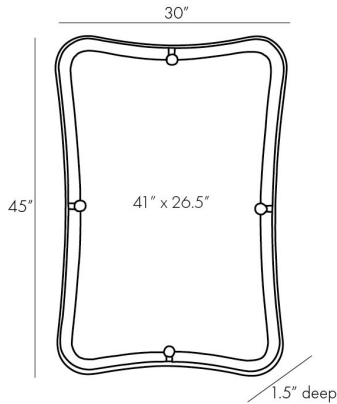

ARTERIO S

JANEY HOURGLASS MIRROR

4913
H: 45 IN, W: 30 IN, D: 1.5 IN
Natural Iron
Contract Suitable As Is

Featuring a natural iron frame, polished brass accents and a plain mirror, the Janey is a contemporary lesson in mixed materials. The open frame design gives this mirror dimension and depth, while the dual finishes make its simple form outstanding. A unique hourglass shape gives it a daring dynamic that will make a statement in any space. Security cleat hanging hardware allows for vertical or horizontal display.

APPEARANCE

Material Brass, Iron, Mirror
Finish Natural Iron, Plain, Polished Brass
Top Coat/Sealant true

DIMENSIONS

Mirror Size 1.25 IN
H: 41 IN, W: 26.5 IN

SHIPPING

Shipping Requirements TruckShip
Product Weight 51.6 LBS
Gross Weight 1 81.57 LBS
Gross Weight 2 0 LBS
Shipping Box 1 H: 36 IN, L: 51 IN, W: 7 IN
Shipping Box 2 H: 0 IN, L: 0 IN, W: 0 IN

ADDITIONAL INFO

Features T-Screw Hardware Included
Hanger Position Vertical & Horizontal
Hanger Type Security Cleat
Hanger Size 12"

CONTRACT

Contract Suitable true