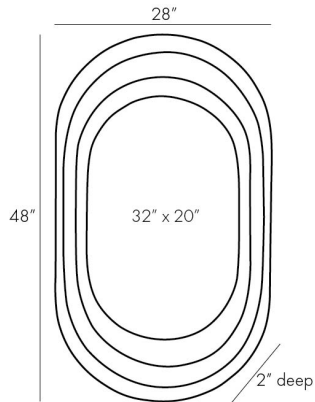

ARTERIOS

GEORGINA MIRROR

4917
H: 48 IN, W: 28 IN, D: 2 IN
Dark Antique Brass
Contract Suitable As Is

Expanding on an Arteriors design classic, antique brass and plain glass artistically pair to create this visually commanding mirror. Concentric pillowed ribbing creates a visual effect that the frame is growing outward from the center, making this an exceptional piece to add depth to a space. The brass clad foundation is finished in a moody dark antique look we adore. Security cleat hanging hardware allows for vertical or horizontal display. Finish will vary.

APPEARANCE

Material	Brass, Mirror
Material Type	Clad
Finish	Dark Antique, Plain
Finish Will Vary	true
Top Coat/Sealant	true

DIMENSIONS

Mirror Size	H: 32 IN, W: 20 IN
-------------	--------------------

SHIPPING

Product Weight	46.3 LBS
Gross Weight 1	53 LBS
Gross Weight 2	0 LBS
Shipping Box 1	H: 51 IN, L: 30 IN, W: 5 IN
Shipping Box 2	H: 0 IN, L: 0 IN, W: 0 IN

ADDITIONAL INFO

Features	T-Screw Hardware Included
Hanger Position	Vertical & Horizontal
Hanger Type	Security Cleat
Hanger Size	15", 24"