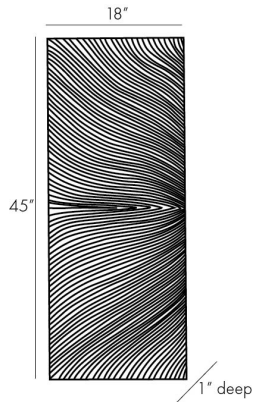

## GIUSEPPE WALL PLAQUE

4918  
H: 45 IN, W: 18 IN, D: 1 IN  
Dark Antique Brass  
Contract Suitable As Is

Art imitates life in this explorative wall plaque. Two separate wood pieces are clad with brass in a design inspired by the complexity of the human fingerprint. A dark antique finish highlights each unique characteristic. Hang the single pieces closely to create an exclusive art piece, or separate them to deliver drama to a wall space. For a bolder artistic landscape, hang in multiples. Security cleat hanging hardware allows for