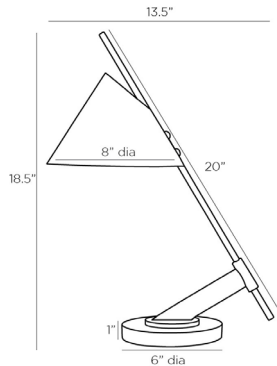

ARTERIOS

JENKINS LAMP

49236
H: 18.5 IN, W: 13.5 IN, D: 8 IN
Antique Brass, Black Marble
Contract Suitable As Is

A study in structural art, this mid-century inspired lamp brings architectural ingenuity to interior lighting. A bronze iron shade suspends from a fixed antique brass arm that extends over the top for a sculpted silhouette. The angular form of this task lamp sits atop a circular black marble base. Marble will vary.

APPEARANCE

Material	Iron, Marble
Finish	Antique Brass, Black, Bronze
Finish Will Vary	true
Top Coat/Sealant	true

DIMENSIONS

Base	H: 1 IN, Dia: 6.00 IN
Arm	H: 20 IN
Foot Print	Dia: 6.00 IN

WIRING

	3C,AE,AU,EU,SA,UK,UL
Rating	Indoor Only
Certification Note	
Tilt Test	10 Degrees - AU
Cord	10 FT, Back of Lamp Base, Clear/Silver, SPT-2
Socket	1, Clear, Type B - E12
Switch	On Line, On/Off Rocker
Maximum Watt	60
Voltage	110-120 V

CERTIFICATIONS

Certifications	Mexico Australia, European Union, United Arab Emirates, United States, Canada
----------------	--

COMPLIANCY

UL/ETL	Yes
CB	Yes
RoHS	true

SHIPPING

Product Weight	4.5 LBS
Gross Weight 1	6.4 LBS
Shipping Box 1	H: 11 IN, L: 10.6 IN, W: 23.2 IN