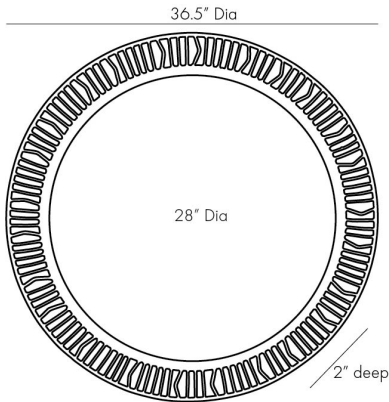

ARTERIO RS

GRAZIANO MIRROR

4923

Dia: 36.50 IN, D: 2 IN

Antique Brass

Contract Suitable As Is

These articulated angles defy design expectations. An iron foundation lays the groundwork for the Graziano's architectural style, showcasing an imperfect spoke detail that circles a beveled glass mirror. A sleek antique brass ring plays on the imperfections of alternating bent spokes. Great for creating interest in modern and traditional spaces. Features a security cleat for hanging. Finish will vary.

APPEARANCE

Material	Iron, Mirror
Finish	Antique Brass, Plain
Finish Will Vary	true
Top Coat/Sealant	true

DIMENSIONS

Mirror Size	Dia: 28.00
-------------	------------

SHIPPING

Product Weight	35.9 LBS
Gross Weight 1	49.6 LBS
Shipping Box 1	H: 40 IN, L: 40 IN, W: 6 IN

ADDITIONAL INFO

Hanger Position	Vertical Only
Hanger Type	Security Cleat
Hanger Size	18"

CONTRACT

Contract Suitable	true
-------------------	------