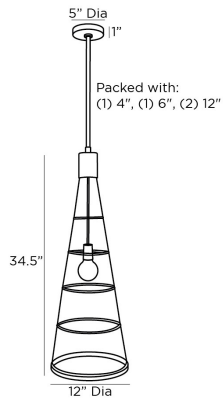

ARTERIOS

PESARO PENDANT

49520
H: 39.5 IN, Dia: 12.00 IN
Black Wash Rattan
Contract Suitable As Is

Impactful in an exaggerated cone shape, our Pesaro pendant is a modern statement-maker. The large-scale pendant features a shade made of vertical strips of black-washed rattan, which allows light to penetrate. The piece is accented with antique brass iron. Finish will vary.

APPEARANCE

Material	Iron, Rattan
Finish	Antique Brass, Black Wash
Finish Will Vary	true
Top Coat/Sealant	false

DIMENSIONS

Pendant	H: 34.5 IN, Dia: 12.00 IN
Minimum Hanging Height	39.5 IN
Maximum Hanging Height	69.5 IN
Canopy	H: 1 IN, Dia: 5.00 IN

WIRING

Rating	Damp
Cord	7 FT, Clear/Silver, SVT
Socket	1, Type A - E26
Photographed Bulb	3" Frosted Globe Bulb
Maximum Watt	60
Voltage	110-120 V

COMPLIANCY

RoHS	true
------	------

SHIPPING

Product Weight	6.18 LBS
Gross Weight 1	11.18 LBS
Shipping Box 1	H: 37.8 IN, L: 15 IN, W: 15.15 IN

ADDITIONAL INFO

Features	Sustainable
----------	-------------

REPLACEMENT PARTS

Replacement Part 1	PIPE-180
Replacement Part 1 Dim	(1) 4", (1) 6", and (1) 12"
Replacement Part 2	CANOPY-248
Replacement Part 2 Dim	1" x 6"