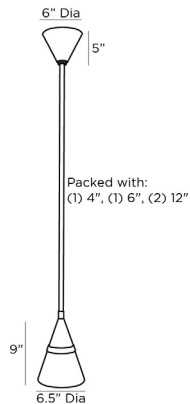

## RAI PENDANT

49523  
H: 18 IN, Dia: 6.50 IN  
Antique Brass  
Contract Suitable As Is

As a singular accent or lined up in multiples, the lithe Rai pendant is an elegant illuminator. The streamlined piece is designed with an alabaster cone shade that casts a soft glow. A shade canopy, in antique-brass-finished steel, mimic the pendant's cone-shaped shade. Finish will vary.

### DIMENSIONS

Pendant	H: 9 IN, Dia: 6.50 IN
Minimum Hanging Height	18 IN
Maximum Hanging Height	48 IN
Canopy	H: 5 IN, Dia: 6.00 IN

### WIRING

Rating	Damp
Cord	7 FT, Clear/Silver, SVT
Socket	1, Type B - E12
Maximum Watt	8
Voltage	110-120 V

### REPLACEMENT PARTS

Replacement Part 1	CANOPY-605
Replacement Part 1 Dim	4" x 5.5"
Replacement Part 2	PIPE-504
Replacement Part 2 Dim	(1) 4", (1) 6", (1) 12"