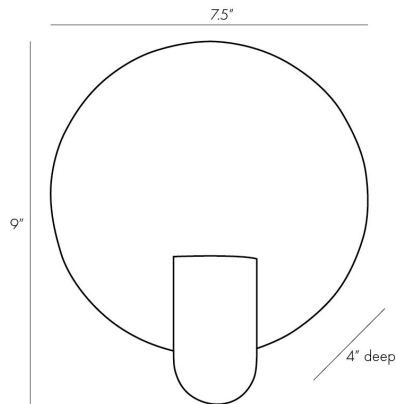

ARTERIOS

HALETTE SCONCE

49731

Contract Suitable As Is

The minimalistic aesthetic of this sconce is a design force to be reckoned with. Setting the foundational stage of the piece is a gorgeous circular slab of natural alabaster, which is elevated by an antique brass steel accent that adds dimension. The alabaster works to filter the light and create a natural warm glow. We see this jewelry-inspired sconce, hung in multiples, adding a contemporary-classic vibe to a space. Damp rated, though limited outdoor conditions may affect finish. Damp-rated, although limited covered outdoor areas may affect finish.