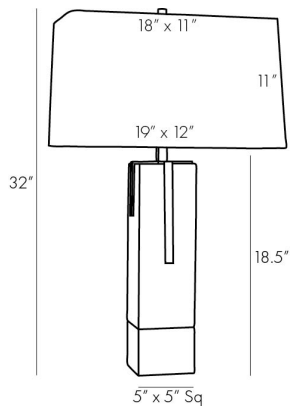

ARTERIOS

HERME LAMP

49746-183

H: 32 IN, W: 19 IN, D: 12 IN

White Ricestone, Antique Brass

Contract Suitable As Is

The Herme explores the refinement of natural materials in simple geometric form. A white ricestone column, which is met with an antique brass steel base, sets the foundation for this luxe luminescent. Antique brass steel details accent the sides at varied lengths, further playing up its angular aesthetic. This lamp instantly elevates a console or desktop to museum status, especially when in use. Topped with a rectangular white

DIMENSIONS

Shade	Top: 11 IN, Top: 18 IN, D: 12 IN, W: 19 IN, Side: 11 IN
Body	H: 18.5 IN, W: 5 IN, D: 5 IN
Foot Print	W: 5 IN, D: 5 IN
Harp	10 IN

WIRING

Rating	Indoor Only
Tilt Test	8 Degrees - UL
Cord	10 FT, SPT-2, Taupe Fabric
Socket	1, Brass, Type A - E26
Switch	3-Way Rotary, At Socket
Maximum Watt	150
Voltage	110-120 V

CERTIFICATIONS

Cerifications	Mexico EU, United Kingdom, Middle East, United States, Canada
---------------	---

COMPLIANCY

UL/ETL	Yes
CB	Yes
RoHS	true

SHIPPING

Product Weight	17 LBS
Gross Weight 1	18 LBS
Gross Weight 2	5 LBS
Shipping Box 1	H: 27.5 IN, L: 9 IN, W: 9.2 IN
Shipping Box 2	H: 15 IN, L: 14 IN, W: 25 IN