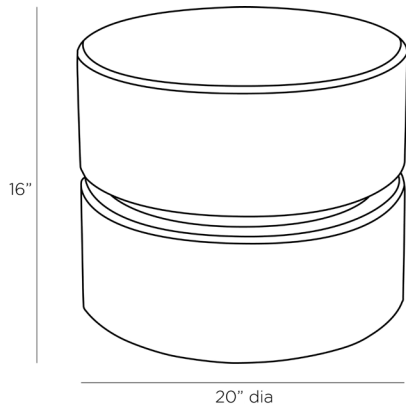

ARTERIOS

LIZ END TABLE

5096

H: 16 IN, Dia: 20.00 IN

Spice

Contract Suitable As Is

Contract Recommendations: Not for use on carpets or rugs

A rich pop of color and refinement, the Liz Accent Table brings any room to life. The mod cylindrical shape is accented with a recessed reveal that centers this piece. A rich and vibrant spice lacquer finish over a fiberglass foundation flows throughout the design for a cohesive color story.

APPEARANCE

Material	Fiberglass
Material Type	Lacquer
Finish	
Top Coat/Sealant	false

DIMENSIONS

Foot Print	Dia: 20.00 IN
Diagonal Dimension	25.5" IN

SHIPPING

Product Weight	36 LBS
Gross Weight 1	46.3 LBS
Shipping Box 1	H: 18.5 IN, L: 18.11 IN, W: 27.56 IN