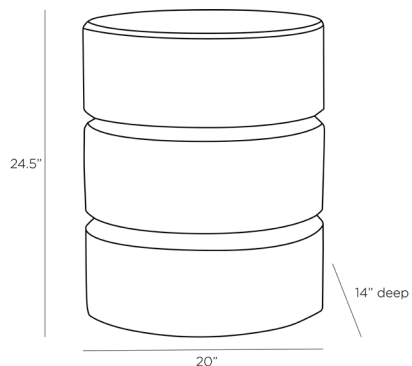

ARTERIOS

KARLEE END TABLE

5097
H: 24.5 IN, W: 20 IN, D: 14 IN
Trout
Contract Suitable As Is

A rich pop of color and refinement, the Karlee Accent Table brings any room to life. The mod oval shape is accented with two recessed reveals equally dividing the table into three sections. A trout lacquer finish flows over a fiberglass foundation, with darker trout reveals for a cohesive color story.

APPEARANCE

Material	Fiberglass
Material Type	Lacquer
Finish	
Top Coat/Sealant	false

DIMENSIONS

Foot Print	W: 20 IN, D: 14 IN
------------	--------------------

SHIPPING

Product Weight	40.5 LBS
Gross Weight 1	50.71 LBS
Shipping Box 1	H: 24.41 IN, L: 18.9 IN, W: 29.92 IN