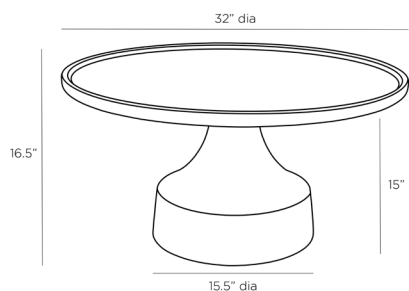

ARTERIOS

JOELIE COFFEE TABLE

5099

H: 16.5 IN, Dia: 32.00 IN

Dark Moss

Contract Suitable As Is

Contemporary design elements take shape in this ultra-mod cocktail table. A round top framed by a raised rim rests atop an exaggerated tapered base, exhibiting sculptural characteristics that draw the eye. A rich dark moss lacquer finish provides a subtle color to enhance the modern shape.

APPEARANCE

Material	Fiberglass
Material Type	Lacquer
Finish	
Top Coat/Sealant	false

DIMENSIONS

Foot Print	Dia: 15.50 IN
Table Top	H: 1.5 IN, Dia: 30.00 IN
Clearance	15"
Diagonal Dimension	36 IN

SHIPPING

Product Weight	61.73 LBS
Gross Weight 1	39.68 LBS
Gross Weight 2	30.86 LBS
Shipping Box 1	H: 18 IN, L: 18 IN, W: 18 IN
Shipping Box 2	H: 4 IN, L: 34 IN, W: 34 IN