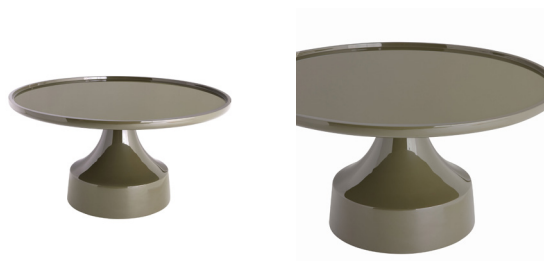

ARTERIOS

JOELIE COFFEE TABLE

5099

H: 16.5 IN, Dia: 32.00 IN

Dark Moss

Contract Suitable As Is

Contemporary design elements take shape in this ultra-mod cocktail table. A round top framed by a raised rim rests atop an exaggerated tapered base, exhibiting sculptural characteristics that draw the eye. A rich dark moss lacquer finish provides a subtle color to enhance the modern shape.

APPEARANCE

Material	Fiberglass
Material Type	Lacquer
Finish	
Top Coat/Sealant	false

DIMENSIONS

Foot Print	Dia: 15.50 IN
Table Top	H: 1.5 IN, Dia: 30.00 IN
Clearance	15"
Diagonal Dimension	36 IN

SHIPPING

Product Weight	61.73 LBS
Gross Weight 1	39.68 LBS
Gross Weight 2	30.86 LBS
Shipping Box 1	H: 18 IN, L: 18 IN, W: 18 IN
Shipping Box 2	H: 4 IN, L: 34 IN, W: 34 IN