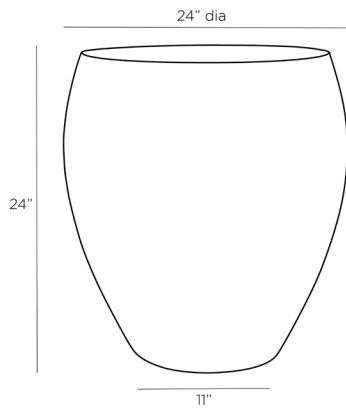

ARTERIOS

KENMORE END TABLE

5117
H: 24 IN, Dia: 24.00 IN
Mojave
Contract Suitable As Is

Though it appears to be made from solid marble, this table is much lighter in weight thanks to its concrete construction. The Kenmore Side Table presents a marble-like façade in a Mojave finish. A uniquely curvy silhouette amps up the classic drum shape. Finish will vary.

APPEARANCE

Material	Concrete Composite
Material Type	Hydroprint
Finish	
Finish Will Vary	true
Top Coat/Sealant	true

DIMENSIONS

Foot Print	Dia: 11.00 IN
Table Top	Dia: 20.00 IN
Diagonal Dimension	32.5 IN

SHIPPING

Product Weight	69.45 LBS
Gross Weight 1	81.57 LBS
Shipping Box 1	H: 27.5 IN, L: 27.5 IN, W: 28.35 IN

ADDITIONAL INFO

Swatch Number	MCSW
---------------	------

CONTRACT

Contract Suitable	true
-------------------	------