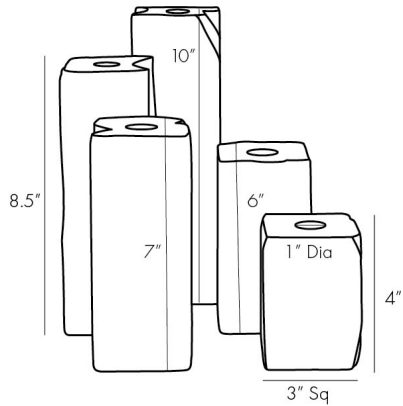

ARTERIOS

HENLEE CANDLEHOLDERS, SET OF 5

5615

Ebony

Contract Suitable As Is

The Henlee collection raises the bar on designer candleholders. Teak root taper candleholders of varying heights are carved by hand, with a blackened ebony finish to enhance their natural aesthetic. Gather this set of five on the center of a dining table to create a staggering lightscapescape.

APPEARANCE

Material	Wood
Material Type	Teak
Finish	Ebony
Finish Will Vary	true
Top Coat/Sealant	true

SHIPPING

Product Weight	4.41 LBS
Gross Weight 1	7.5 LBS
Shipping Box 1	H: 13 IN, L: 8.75 IN, W: 12 IN

CONTRACT

Contract Suitable	true