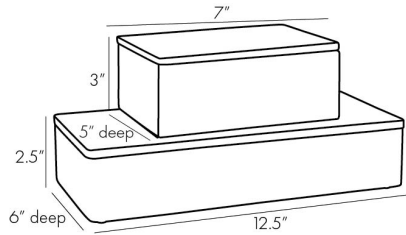

## HOLLIE BOXES, SET OF 2

5623

Black and White  
Contract Suitable As Is

Explore the concept of yin and yang in this duo of boxes. Black and white combinations sweep large-scale resin foundations, each with its own distinct swirl pattern. One is larger than the other, making for optimal stylish storage for accessories and small items. Perfect for accenting a vanity, desk or bookcase. Finish will vary.

### SHIPPING

Product Weight	10.25 LBS
Gross Weight 1	13.23 LBS
Gross Weight 2	0 LBS
Shipping Box 1	H: 17 IN, L: 22.5 IN, W: 24 IN
Shipping Box 2	H: 0 IN, L: 0 IN, W: 0 IN