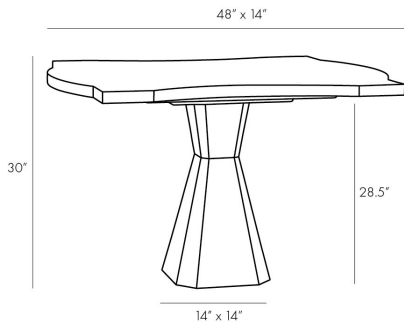

ARTERIOS

GERARD ENTRY TABLE

5644
H: 30 IN, W: 48 IN, D: 41 IN
Ebony
Contract Suitable As Is

This showstopper of an entry table will have guests puzzled by its beauty. Its top is trimmed with wildly organic edges that transform the piece from elemental to essential. The oak base has been finished in a matte ebony and provides a striking contrast to the sheen of the charcoal-finished cerejeira veneer top, further elevating its fine furniture status. Add a few accent pieces to emphasize its unique character, though it is a statement piece on its own.

APPEARANCE

Material	Cerejeira Veneer, Oak Veneer
Material Type	
Finish	Charcoal, Ebony
Top Coat/Sealant	true

DIMENSIONS

Foot Print	28.5 IN W: 14 IN, D: 14 IN
------------	-------------------------------

SHIPPING