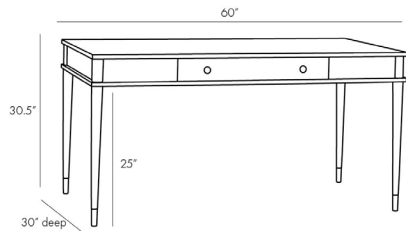

ARTERIOS

JOBE DESK

5646
H: 30.5 IN, W: 60 IN, D: 30 IN
Smoke
Contract Suitable As Is

This handsome writing desk looks great on its own, but can also handle sprawling paperwork given its generous surface area. The top features a rift-sawn oak grain and solid 3 band framing the edge. Bronze brass ferrules and hardware glisten against the smoke stain. We have also added adjustable levelers on the feet—truly, it is all in the details.

APPEARANCE

Material Brass, Oak Veneer
Material Type
Finish Bronze, Smoke
Top Coat/Sealant true

DIMENSIONS

Foot Print W: 60 IN, D: 30 IN
Clearance 25 IN
Drawer Interior H: 3 IN, W: 27.5 IN, D: 17 IN
Table Top W: 60 IN, D: 30 IN