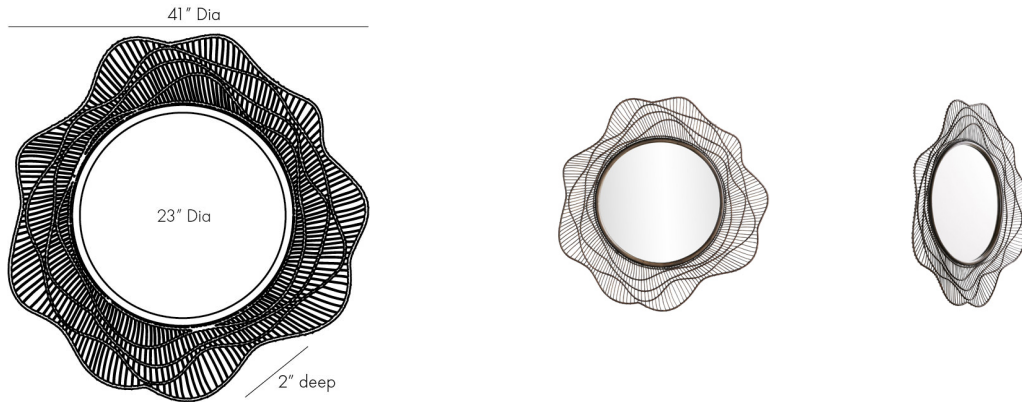

# ARTERIO RS

## GLORIA MIRROR

5659

Dia: 41.00 IN, D: 2 IN

Dark Gray

Contract Suitable As Is

Showcasing a daringly organic form, this mirror establishes a strong presence though it is smaller in scale. The abstract form is crafted from natural coco midribs that are first stained in a dark gray finish then intricately woven in a wave-like pattern, and finally molded around an organic shape frame. This process creates an intense visual of undulated depth and dimension. Features a security cleat for hanging. Finish will vary.

### APPEARANCE

Material	Coconut, Mirror
Material Type	Midrib
Finish	Dark Gray Stained, Plain
Finish Will Vary	true
Top Coat/Sealant	true

### DIMENSIONS

Mirror Size	Dia: 23.00
-------------	------------