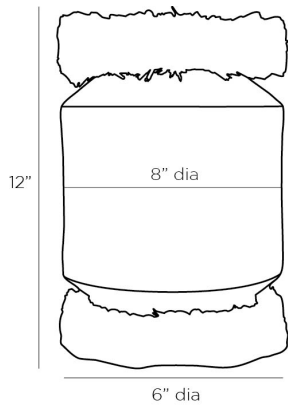

ARTERIOS

RAFFIE VASE

5735
H: 12 IN, Dia: 8.00 IN
Matte Charcoal
Contract Suitable As Is

Brimming with textural interest, this vase draws its inspiration from thatched roofing. The vessel communicates a well-traveled sensibility, created in a dynamic mix of handmade matte charcoal terracotta and raw raffia in a natural finish. Finish will vary.

APPEARANCE

| | |
|------------------|-------------------------|
| Material | Raffia, Terracotta |
| Finish | Matte Charcoal, Natural |
| Finish Will Vary | true |
| Top Coat/Sealant | false |

DIMENSIONS

| | |
|------------|--------------|
| Foot Print | Dia: 6.00 IN |
| Opening | Dia: 5.00 IN |

SHIPPING

| | |
|----------------|---------------------------------------|
| Product Weight | 9 LBS |
| Gross Weight 1 | 14 LBS |
| Shipping Box 1 | H: 10.25 IN, L: 10.25 IN, W: 14.37 IN |